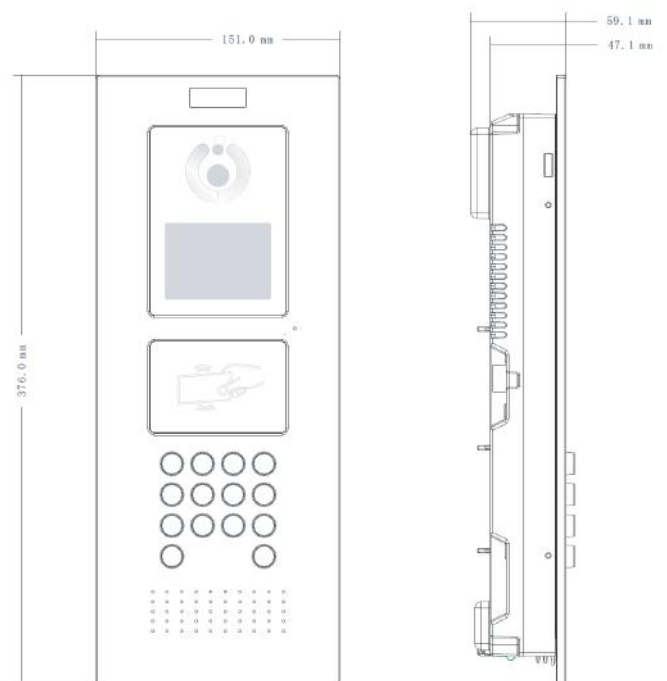

### General

|                     |                        |
|---------------------|------------------------|
| Ingress Protection  | IP54                   |
| Tamper Switch       | 1                      |
| Installation        | Flush                  |
| Material            | Aluminum               |
| Power               | DC 12V                 |
| Power Consumption   | Standby 1W, Work 10W   |
| Working Temperature | -40°C~+60°C            |
| Relative Humidity   | 10%-90%RH              |
| Dimensions          | 151.0mm×376.0mm×59.1mm |
| Weight              | 1.6Kg                  |

### Dimensions