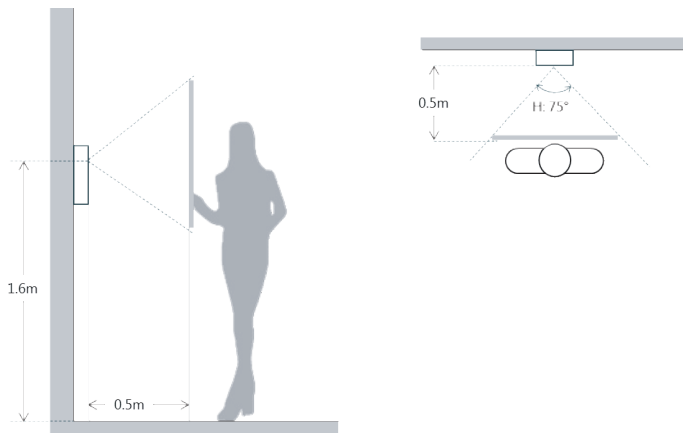

### General

|                     |                        |
|---------------------|------------------------|
| Ingress Protection  | IP54                   |
| Tamper Switch       | 1                      |
| Installation        | Flush                  |
| Material            | Aluminum               |
| Power               | DC 12V                 |
| Power Consumption   | Standby 1W, Work 10W   |
| Working Temperature | -40°C~+60°C            |
| Relative Humidity   | 10%-90%RH              |
| Dimensions          | 151.0mm×376.0mm×59.1mm |
| Weight              | 1.6Kg                  |

### Dimensions

### View Area