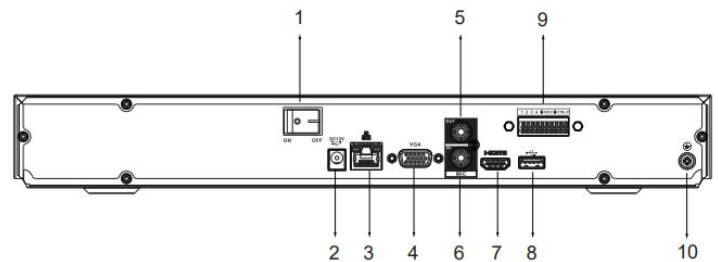

KX-C4K8232SN2

32 Channel Compact 1U 2HDD NVR

Design and specifications are subject to change without notice. Pictures in the document are for reference only, and the actual product shall prevail.

HDD	2 SATA III ports, up to 10 TB for a single HDD. The maximum HDD capacity varies with environment temperature
Alarm Input	4
Alarm Output	2
USB	2 (1 × front USB2.0; 1 × back USB2.0)
HDMI	1 (supports up to 4K resolution output)
VGA	1
Network	1 × RJ-45, 10/100/1000 Mbps self-adaptive Ethernet port

General Parameter	
Power Supply	12 V DC, 4A
Power Consumption	< 5.6 W (HDD not included, idling)
Net Weight	1.5 kg (3.31 lb)
Gross Weight	2.6 kg (5.73 lb)
Product Dimensions	375.0 mm × 282.9 mm × 53.0 mm (14.76" × 11.14" × 2.09") (W × L × H)
Package Dimensions	433 mm × 140 mm × 363 mm (17.05" × 5.51" × 14.29") (W × L × H)
Operating Conditions	-10 °C to +55 °C (+10 °F to +131 °F)
Storage Conditions	0 °C to +40 °C (32 °F to 104 °F)

Operating Humidity	10%~93%
Storage Humidity	30%~85%
Operating Altitude	3000 m (9842.52 ft)
Installation	Desktop/Rack mount

Panels

1 Power Switch	2 Power Input
3 Network Port	4 VGA Port
5 AUDIO OUT, RCA Connector	6 AUDIO IN, RCA Connector
7 HDMI Port	8 USB Port
9 Alarm In/Out	10 Ground