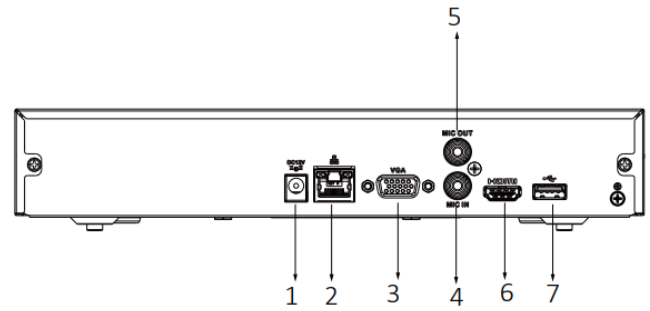

### 16 Channel Compact 1U NVR

Design and specifications are subject to change without notice. Pictures in the document are for reference only, and the actual product shall prevail.

Object classification	Human/Vehicle secondary recognition for tripwire and intrusion
AI Search	Search by target classification (human, vehicle)
<b>Alarm</b>	
General Alarm	Motion detection, privacy masking, video loss, PIR alarm, IPC alarm
Anomaly Alarm	Front-end device going offline, storage error, full storage, IP conflict, MAC conflict, login lock, network security anomaly
Alarm Linkage	Video recording, snapshot, log, preset, tour
<b>External Port</b>	
HDD	1 SATA port, up to 8 TB. The maximum HDD capacity varies with environment temperature
USB	1 front USB 2.0 port, 1 rear USB 2.0 port
HDMI	1
VGA	1
Network	1 RJ-45 port (10/100/1000 Mbps)
RCA Input	1
RCA Output	1
<b>General Parameter</b>	
Power Supply	DC 12V, 1.5A
Power Consumption	Total output of NVR is ≤ 10W (without HDD)
Net Weight	0.81 kg (1.79 lb)
Gross weight	1.38 kg (3.04 lb)
Product Dimensions	260 mm × 232.7 mm × 47.6 mm (W × L × H) 10.24 inch × 9.16 inch × 1.87 inch (W × L × H)

Package Dimensions	89 mm × 333 mm × 315 mm (W × L × H) 3.50 inch × 13.11 inch × 12.40 inch (W × L × H)
Operating Temperature	-10°C to +55°C (+14°F to +113°F)
Storage Temperature	0°C to +40°C (+32°F to +104°F)
Operating Humidity	10%–93%
Storage Humidity	30%–85%
Operating Altitude	3000 m (9843 ft)
Installation	Desktop mounting
<b>Panels</b>	