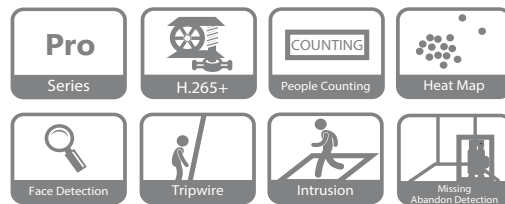

# KX-D4K8816NR3

16 Channel 2U 4K&H.265 Pro Network Video Recorder

- Smart H.265+/H.265/Smart H.264+/H.264/MJPEG
- Max 320Mbps Incoming Bandwidth
- Up to 12MP Resolution for Preview and Playback
- 2HDMI/VGA simultaneous video output