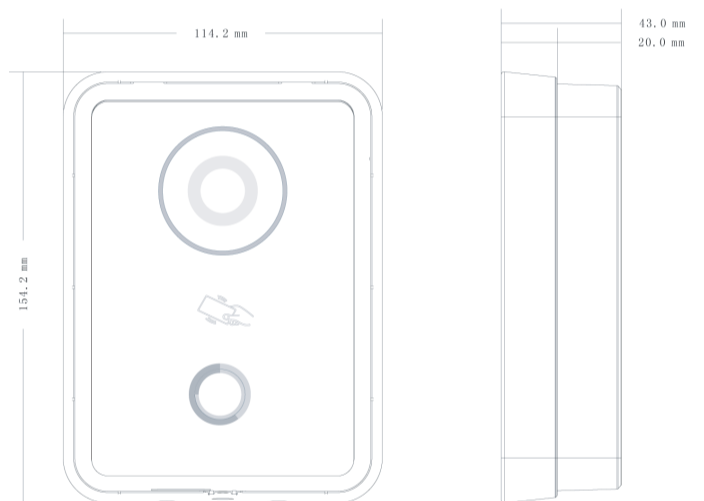

KX-VDP01GN

IP Villa Outdoor Station

Features

- HD CMOS camera
- Tempered glass panel, IP65
- Night vision & Voice indication
- Video & Audio messaging
- Remote intercom with mobile APP
- Surface mounted

Technical Specification

Model	KX-VDP01GN
System	
Main Processor	Embedded Micro Processor
Operation System	Embedded LINUX OS
Video	
Video Compression	H.264
Image Sensor	1/4" 1MP CMOS
Lens	3.6mm
Angle of View	D:70° H:60°
Day/Night	Color Image
Audio	
Audio Compression	G.711
Audio Input	Omnidirectional Mic
Audio Output	Built-in Speaker
Bidirectional Talk	Support Dual-way Bidirectional talk
Operation Mode	
Keypad	Single Touch Button
Reader	Mifare Card
Interface	
Door Control	2(1 relay out for main lock, 1 extended by access control module)
Alarm In	2(1ch unlock button, 1ch feedback)
RS485	1
Network	
Ethernet	10M/100Mbps Self-adaptive
Network Protocol	TCP/IP
General	
Ingress Protection	IP65
Tamper Switch	1
Installation	Surface
Material	Tempered Glass
Power	DC 12V
Power Consumption	Standby ≤1W, Work ≤10W
Working Temperature	-30°C~+60°C
Relative Humidity	10%-90%RH
Dimensions	154.2mm×114.2mm×43.0mm
Weight	0.6Kg

Dimensions

View Area

KX-VDP01GN

IP Villa Outdoor Station

Application