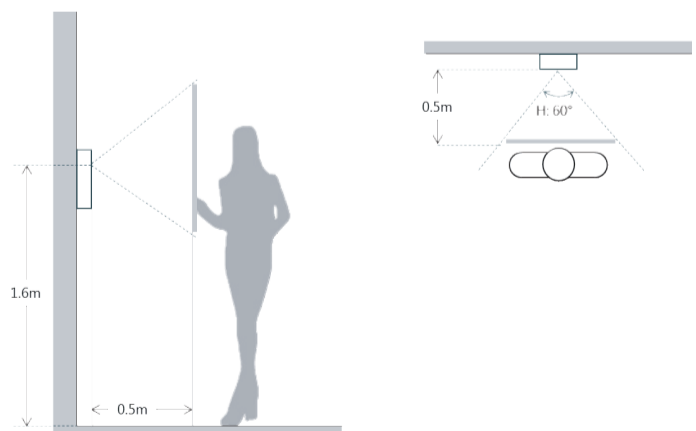

Model	KX-VDP01GN
System	
Main Processor	Embedded Micro Processor
Operation System	Embedded LINUX OS
Video	
Video Compression	H.264
Image Sensor	1/4" 1MP CMOS
Lens	3.6mm
Angle of View	D:70° H:60°
Day/Night	Color Image
Audio	
Audio Compression	G.711
Audio Input	Omnidirectional Mic
Audio Output	Built-in Speaker
Bidirectional Talk	Support Dual-way Bidirectional talk
Operation Mode	
Keypad	Single Touch Button
Reader	Mifare Card
Interface	
Door Control	2(1 relay out for main lock, 1 extended by access control module)
Alarm In	2(1ch unlock button, 1ch feedback)
RS485	1
Network	
Ethernet	10M/100Mbps Self-adaptive
Network Protocol	TCP/IP
General	
Ingress Protection	IP65
Tamper Switch	1
Installation	Surface
Material	Tempered Glass
Power	DC 12V
Power Consumption	Standby ≤1W, Work ≤10W
Working Temperature	-30°C~+60°C
Relative Humidity	10%-90%RH
Dimensions	154.2mm×114.2mm×43.0mm
Weight	0.6Kg

Dimensions

View Area

KX-VDP01GN

IP Villa Outdoor Station

Application