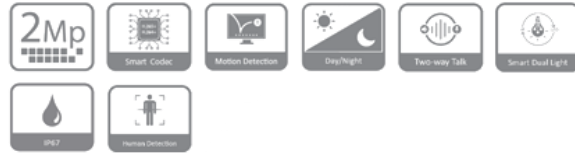

### 2MP Smart Dual Light Wi-Fi Eyeball IP Camera

Design and specifications are subject to change without notice. Pictures in the document are for reference only, and the actual product shall prevail.

- 2-MP 1/3" CMOS image sensor, low luminance, and high-definition image.
- Outputs max. 2 MP (1920 × 1080)@25/30 fps.
- H.265 codec, high compression rate, ultra-low bit rate.
- Built-in warm light and IR LED, and the max. illumination distance is 30 m.
- SMART H.264+/H.265+, flexible coding, applicable to various bandwidth and storage environments.
- DWDR, 3D NR, HLC, BLC, digital watermarking, applicable to various monitoring scenes.
- Abnormality detection: Motion detection, video tampering, audio detection, no SD card, SD card full, SD card error, network disconnection, IP conflict, and illegal access.
- Supports max. 256 G Micro SD card; built in Mic and speaker.
- 12 VDC power supply.
- IP67 protection.
- Support Human Detection.